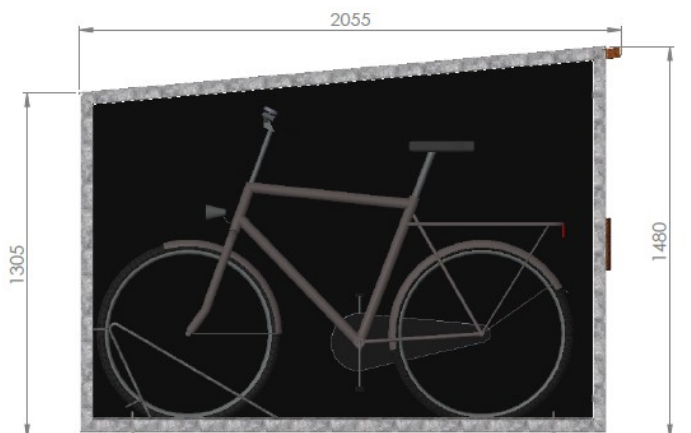

Features

- Safe parking possibility for one bike
- Provided with a cylinder lock
- Fully secluded
- Finished with Massaranduba wood
- Panels can be painted in any RAL cat.1 colour

Measurements

Extra options