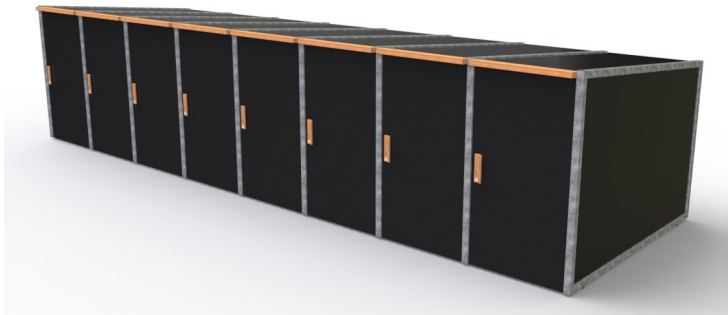

Product description

The bicycle locker Cadenza provides a secure storage for one bike per unit. The Cadenza is suitable for almost any kind of bike, for example bicycles with bags, child seats and baskets.

Features

- Safe parking possibility for one bike
- Provided with a cylinder lock
- Fully secluded
- Finished with Massaranduba wood
- Panels can be painted in any RAL cat.1 colour

Measurements

Extra options

- Painted frame in any RAL colour
- Numbering the lockers
- Charging point for the electric bike
- Possibility to prepare the locker for electronic locks

Technical features

- Galvanized steel according to NEN-EN-1461
- Pre-galvanized panels who can be painted in any RAL cat. 1 colour
- Plastic levelers
- Finished with the heavy wood Massaranduba