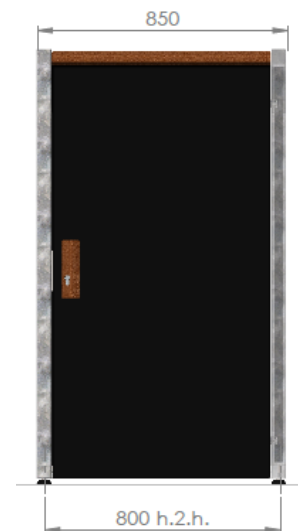

Features

- Safe parking possibility for one bike
- Provided with a cylinder lock
- Fully secluded
- Finished with Massaranduba wood
- Panels can be painted in any RAL cat.1 colour

Measurements

Extra options